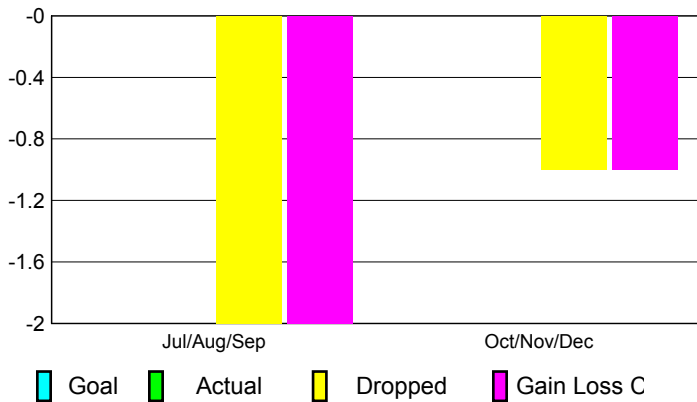

2010-2011 GMT Reports for District (or Undistricted) **District 1 A**

GMT: **Doctor DENNIS D COBLER**

Location: **ILLINOIS**

GMT CA: **1**

CLUBS

Club Results
2010-2011

Clubs
2009-2010

Month	New Club Goal	Actual New Clubs	Actual Dropped Clubs	Gain/Loss of Clubs	Gain/Loss of Clubs
Jul/Aug/Sep	0	0	-2	-2	0
Oct/Nov/Dec	0	0	-1	-1	0
Totals	0	0	-3	-3	0

Club Results 2010-2011

Goal, New, Dropped, Gain/Loss

Comparison of Club Gain/Loss

Current Year Compared to the Previous Year

YTD Status Quo Clubs 2010-2011

Status Quo Clubs Compared to Status Quo Members

MEMBERSHIP