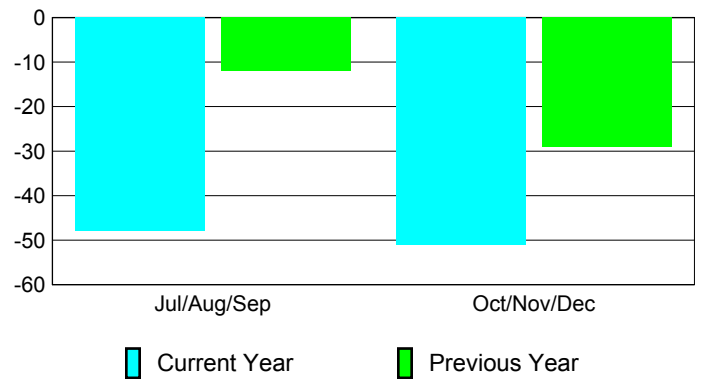

Comparison of Membership Gain/Loss

Current Year Compared to the Previous Year