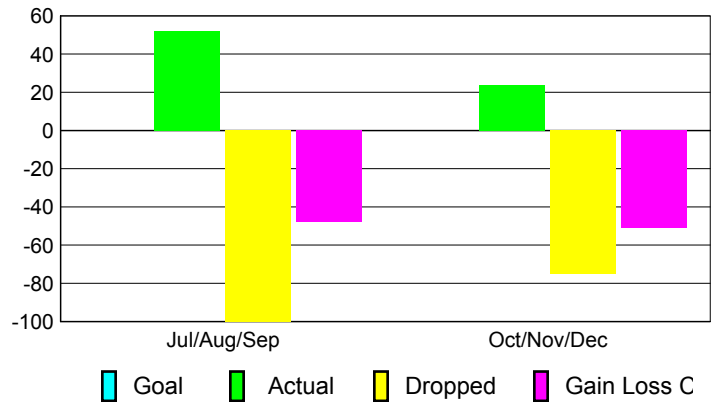

Membership Results 2010-2011

Goal, New, Dropped, Gain/Loss